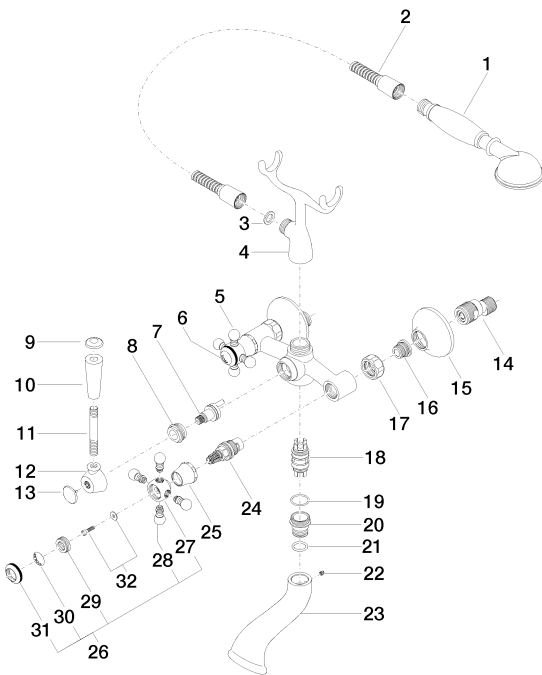

## Bathtub - Madison

Tub mixer for wall-mounted installation with hand shower set - platinum matte

Article number: 25 023 360-06 0010

- 6-1/4" Projection
- Hand shower: Standard spray
- Spout: Rectangular aerator
- Hand shower bracket
- Tub / shower diverter
- Flange diameter 2-3/4"
- 1/2" connection
- Center to center 6"
- Metal shower hose 49-1/4" with anti-twist device
- Spout flow rate max. 6.9 gpm
- Hand shower water flow rate limited to max. 2 gpm
- NOTE: Local building codes may require the use of an anti-scald device. Please refer to remote pressure balance valve (35 910 970 90)
- Internal backflow preventer.

### Dimensional drawing

25 023 360-FF

All dimensions in mm / inch = mm x 0,0394

Tub mixer for wall-mounted installation with hand shower set - platinum matte

Article number: 25 023 360-06 0010

Spare parts list

Number	Item Number	Designation	Number of units
1	28 002 970-06 0010	Metal hand shower with porcelain (white) handle - platinum matte	1
2	28 104 970-06	Metal shower hose 1/2" x 1/2" x 49-1/4" - platinum matte	1
3	09 14 20 002 90	seal	1
4	04 17 20 010 00-06	holder	1
5	04 20 36 002 07-06	handle ( hot )	1
6	09 26 01 011 90	accessories	1
7	04 15 01 001 00 90	diverter	1
8	09 23 10 007 90	nut	1
9	09 30 30 062-06	screw	1
10	11 170 370-06	Lever insert - platinum matte	1
11	09 28 22 013 90	pipe	1
12	09 18 20 011-06	base	1
13	09 30 30 064-06	screw	1
14	04 11 04 030 00 90	connection	2
15	09 27 39 010-06	rosette	2
16	04 29 05 014 00 90	nipple	2
17	09 23 30 010-06	nut	2
18	04 21 10 010 00 90	insert	1
19	09 14 10 056 90	seal	1
20	09 24 03 123 20 90	nipple	1
21	09 14 10 022 90	seal	1
22	09 31 11 030 90	pin	1
23	09 11 06 033 20-06	spout	1
24	90 90 03 131 00 90	top	2
25	09 21 02 055-06	cover	2
26	04 20 36 002 06-06	handle ( cold )	1
27	09 20 36 002-06	handle	2
28	09 20 36 004-06	handle	8
29	09 20 83 006 90	handle	2
30	09 26 01 010 90	accessories	1
31	09 20 36 005-06	handle	2
32	04 30 30 029 00 90	fixing set	2