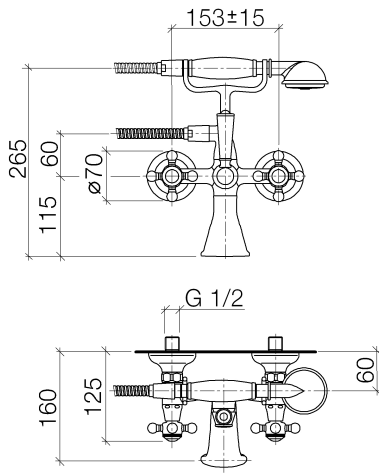

## Bathtub - Madison

Tub mixer for wall-mounted installation with hand shower set - platinum matte

Article number: 25 023 360-06 0010

- 6-1/4" Projection
- Hand shower: Standard spray
- Spout: Rectangular aerator
- Hand shower bracket
- Tub / shower diverter
- Flange diameter 2-3/4"
- 1/2" connection
- Center to center 6"
- Metal shower hose 49-1/4" with anti-twist device
- Spout flow rate max. 6.9 gpm
- Hand shower water flow rate limited to max. 2 gpm
- NOTE: Local building codes may require the use of an anti-scald device. Please refer to remote pressure balance valve (35 910 970 90)
- Internal backflow preventer.

### Dimensional drawing

25 023 360-FF

All dimensions in mm / inch = mm x 0,0394

Tub mixer for wall-mounted installation with hand shower set - platinum matte

Article number: 25 023 360-06 0010

Spare parts list

Number	Item Number	Designation	Number of units
1	28 002 970-06 0010	Metal hand shower with porcelain (white) handle - platinum matte	1
2	28 104 970-06	Metal shower hose 1/2" x 1/2" x 49-1/4" - platinum matte	1
3	09 14 20 002 90	seal	1
4	04 17 20 010 00-06	holder	1
5	04 20 36 002 07-06	handle ( hot )	1
6	09 26 01 011 90	accessories	1
7	04 15 01 001 00 90	diverter	1
8	09 23 10 007 90	nut	1
9	09 30 30 062-06	screw	1
10	11 170 370-06	Lever insert - platinum matte	1
11	09 28 22 013 90	pipe	1
12	09 18 20 011-06	base	1
13	09 30 30 064-06	screw	1
14	04 11 04 030 00 90	connection	2
15	09 27 39 010-06	rosette	2
16	04 29 05 014 00 90	nipple	2
17	09 23 30 010-06	nut	2
18	04 21 10 010 00 90	insert	1
19	09 14 10 056 90	seal	1
20	09 24 03 123 20 90	nipple	1
21	09 14 10 022 90	seal	1
22	09 31 11 030 90	pin	1
23	09 11 06 033 20-06	spout	1
24	90 90 03 131 00 90	top	2
25	09 21 02 055-06	cover	2
26	04 20 36 002 06-06	handle ( cold )	1
27	09 20 36 002-06	handle	2
28	09 20 36 004-06	handle	8
29	09 20 83 006 90	handle	2
30	09 26 01 010 90	accessories	1
31	09 20 36 005-06	handle	2
32	04 30 30 029 00 90	fixing set	2